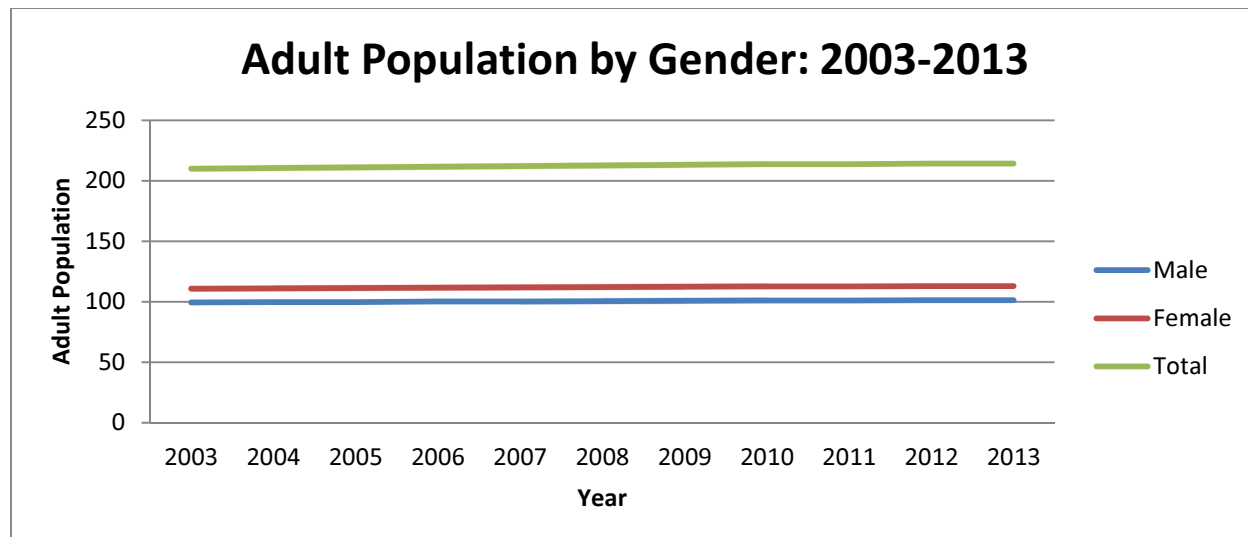

## Adult Population by Gender (000's) 2003-2013

Source: Barbados Statistical Service

Adult Population (000's) 2003-2013			
Year	Male	Female	Total
2003	99.3	110.8	210.1
2004	99.6	111	210.5
2005	99.8	111.2	211
2006	100.1	111.5	211.6
2007	100.3	111.8	212.1
2008	100.6	112.1	212.7
2009	100.8	112.3	213.1
2010	101	112.6	213.6
2011	101.1	112.7	213.8
2012	101.2	112.8	214.1
2013	101.3	112.9	214.2

In Barbados, females in the adult population outnumbered their male counterparts by around 11,000 in each year throughout the review period. Growth for both sexes tended to be very marginal for the period, with each sex rising by just around 2,000 persons over the ten year timeframe.

As at 2013, females constituted approximately 52.7% of the adult population. The adult population comprises those persons aged 15 years and older who live in private households, but excludes visitors to the island. Other categories of